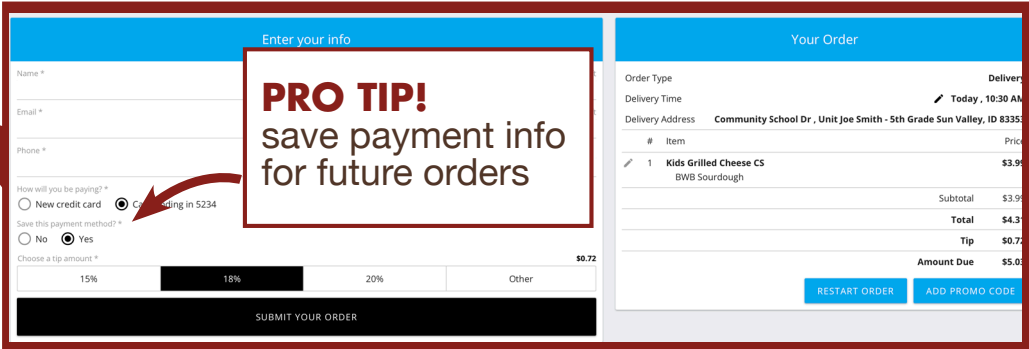

**PRO TIP!** You need to log in to access previous orders and/or payment methods

- click delivery + scheduled delivery, select date + time (choose 10:30AM)
- enter delivery address (**Community School Dr, Sun Valley, ID**) and student full name and grade in the Unit/Suite field

**IMPORTANT!** enter **FULL NAME** and **GRADE** in **DELIVERY INSTRUCTIONS** field

- select items
- enter payment info
- submit order

*Enjoy!*

**PRO TIP!** save payment info for future orders