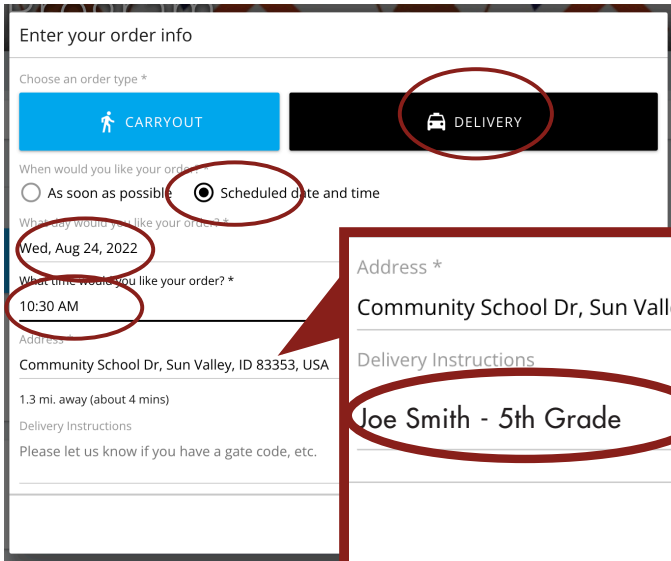

# School Lunch Delivery Order Online

Scan this code with your phone's camera to set up your account & order!

[bigwoodbread.com/lunches](http://bigwoodbread.com/lunches)

- go to **bigwoodbread.com/lunches** (or scan QR code above)
- click  icon at upper right to **login** or **sign up**.

**PRO TIP!** You need to log in to access previous orders and/or payment methods

- click delivery + scheduled delivery, select date + time (choose 10:30AM)
- enter delivery address (**Community School Dr, Sun Valley, ID**) and student full name and grade in the Unit/Suite field